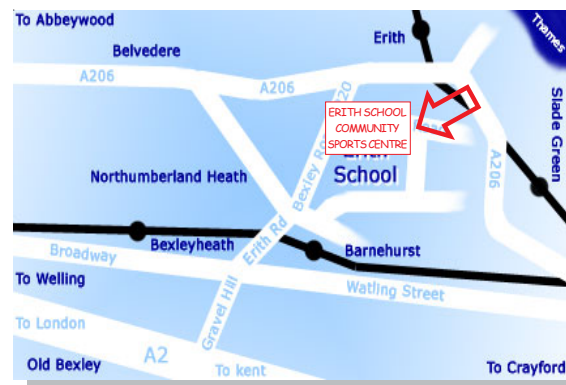

Tara Proctor
Centre Manager
Shaun Medlen
Assistant Manager

HOW TO FIND US!

Erith School Community Sports Centre
Ramsden Road Erith
Kent DA8 3BN
Tel 01322 333545

ERITH SCHOOL COMMUNITY SPORTS CENTRE

Ramsden Road Erith
Kent DA8 3BN
Tel 01322 333545